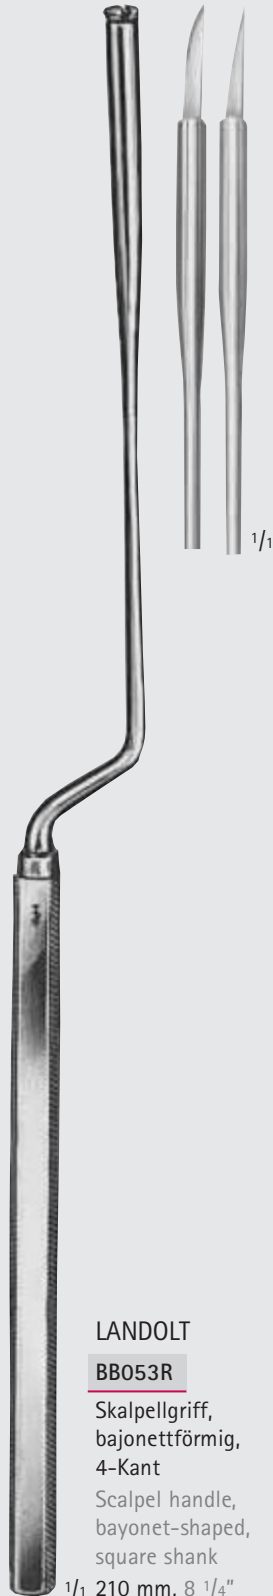

125 mm, 5"

1/1

**BB075R**

No. 3 L

210 mm, 8 1/4"

1/1

**BB087R**

No. 4 XL  
250 mm, 10"

**BB080R**

No. 4  
225 mm, 9"

**BB088R**

No. 8  
130 mm, 5 1/8"

**BB089R**

145 mm, 5 3/4"

**BB511**  
**16600509**

1/1

**BB512**  
**16600517**

1/1

**BB513**  
**16615492**

1/1

**BB515**  
**16600525**

1/1

### Scalpel Handles for Microsurgery Blades – Microsurgery Blades

**LANDOLT**

**BB057R**

Skalpellgriff, bajonettförmig, rund

Scalpel handle, bayonet-shaped, round

250 mm, 10"

**LANDOLT**

**BB053R**