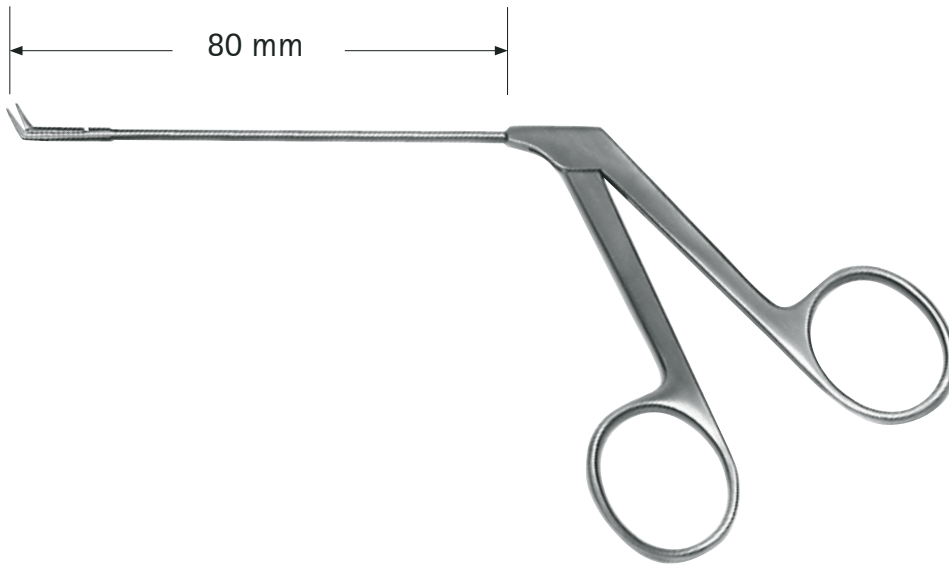

MU-331-080-KMS
Alligator forceps 0,8 x 3,5 mm curved up - 65°

MU-343-080-LMS
WULLSTEIN
Micro cupped forceps 0,8 x 1,3 mm curved to the left, oval jaw

MU-332-080-KMS
Alligator forceps 0,8 x 3,5 mm curved down - 45°

MU-344-080-RMS
WULLSTEIN
Micro cupped forceps 0,8 x 1,3 mm curved to the right, oval jaw

MU-335-080-PMS
Alligator forceps 1 x 5 mm straight

MU-345-080-PMS
WULLSTEIN
Micro cupped forceps 0,8 x 1,3 mm straight, oval jaw

ML-300-250-PMS
Micro-laryngeal grasping forceps 1 x 8 mm straight

ML-301-250-LMS
Micro-laryngeal grasping forceps 1 x 6,5 mm curved to the left

MU-346-080-PMS

WULLSTEIN
Micro cupped forceps
Ø 1 mm, round jaw